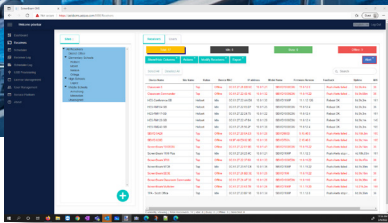

ScreenBeam Alert

Real-time alert and notification system for classrooms and meeting spaces

ScreenBeam Alert enables priority interruption of ScreenBeam 1100 Plus and 1000 EDU-enabled displays with alerts and messages. A feature of Enterprise class Central Management System (CMS-E), administrators can interrupt the current use of the receiver to display an urgent message, safety instructions or other important information.

Built around our Award-Winning Wireless Display technology, ScreenBeam Alert is designed to meet safety and security needs of classrooms and meeting spaces. When added to your Emergency Response Program, Alert adds an additional layer of notification and communication throughout your facilities wherever a ScreenBeam receiver is installed.

Every ScreenBeam 1000 EDU includes Central Management System (CMS) software to remotely manage large-scale deployments across multiple locations, saving time and money.

CATALOG NUMBERS

SBWD1000EDU
SBWD1000EDUCA (CANADA)
 ScreenBeam 1000 EDU
 Wireless Display Receiver
 with ScreenBeam CMS and
 ScreenBeam Classroom Commander